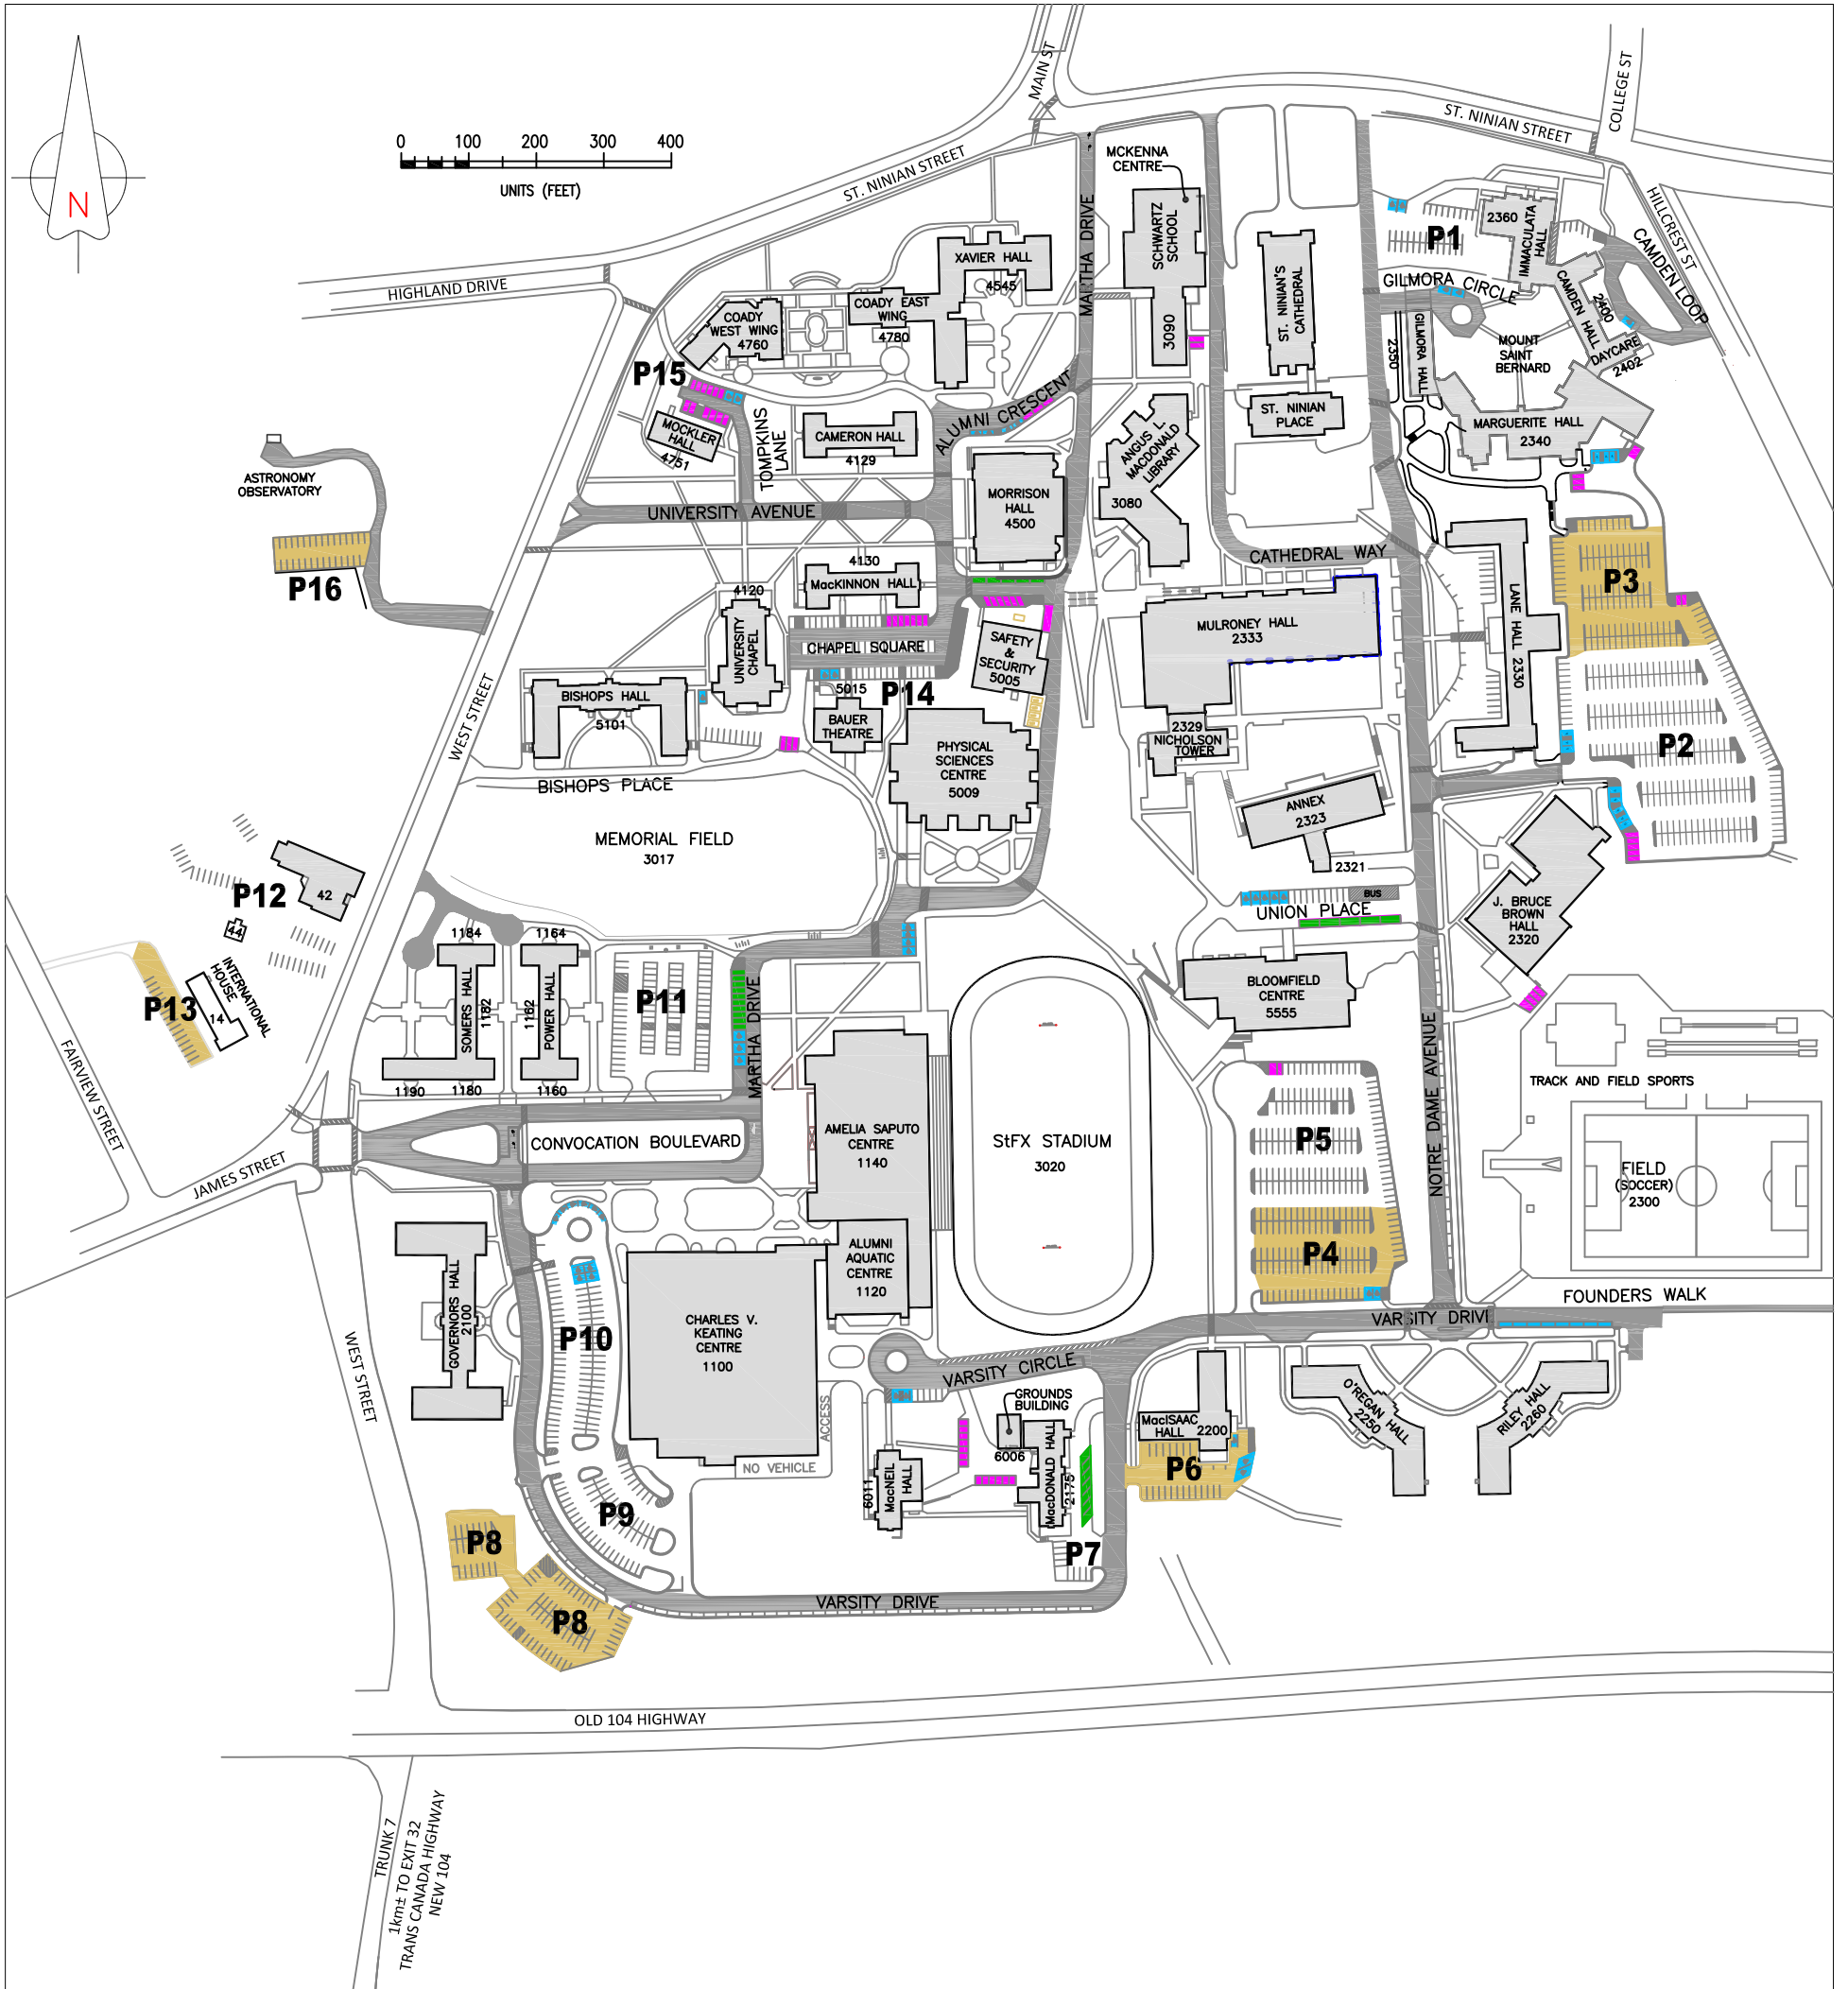

# St. Francis Xavier University Parking Map

- DAILY PARKING (6:00 AM - 1:00 AM)**
- ACCESSIBLE PARKING**
- VISITOR PARKING**
- OVERNIGHT PARKING**
- AUTHORIZED PARKING**

LAST UPDATE: NOVEMBER 6, 2019  
 DIGITAL FILE: StFX Parking Plan 06Nov2019.dwg