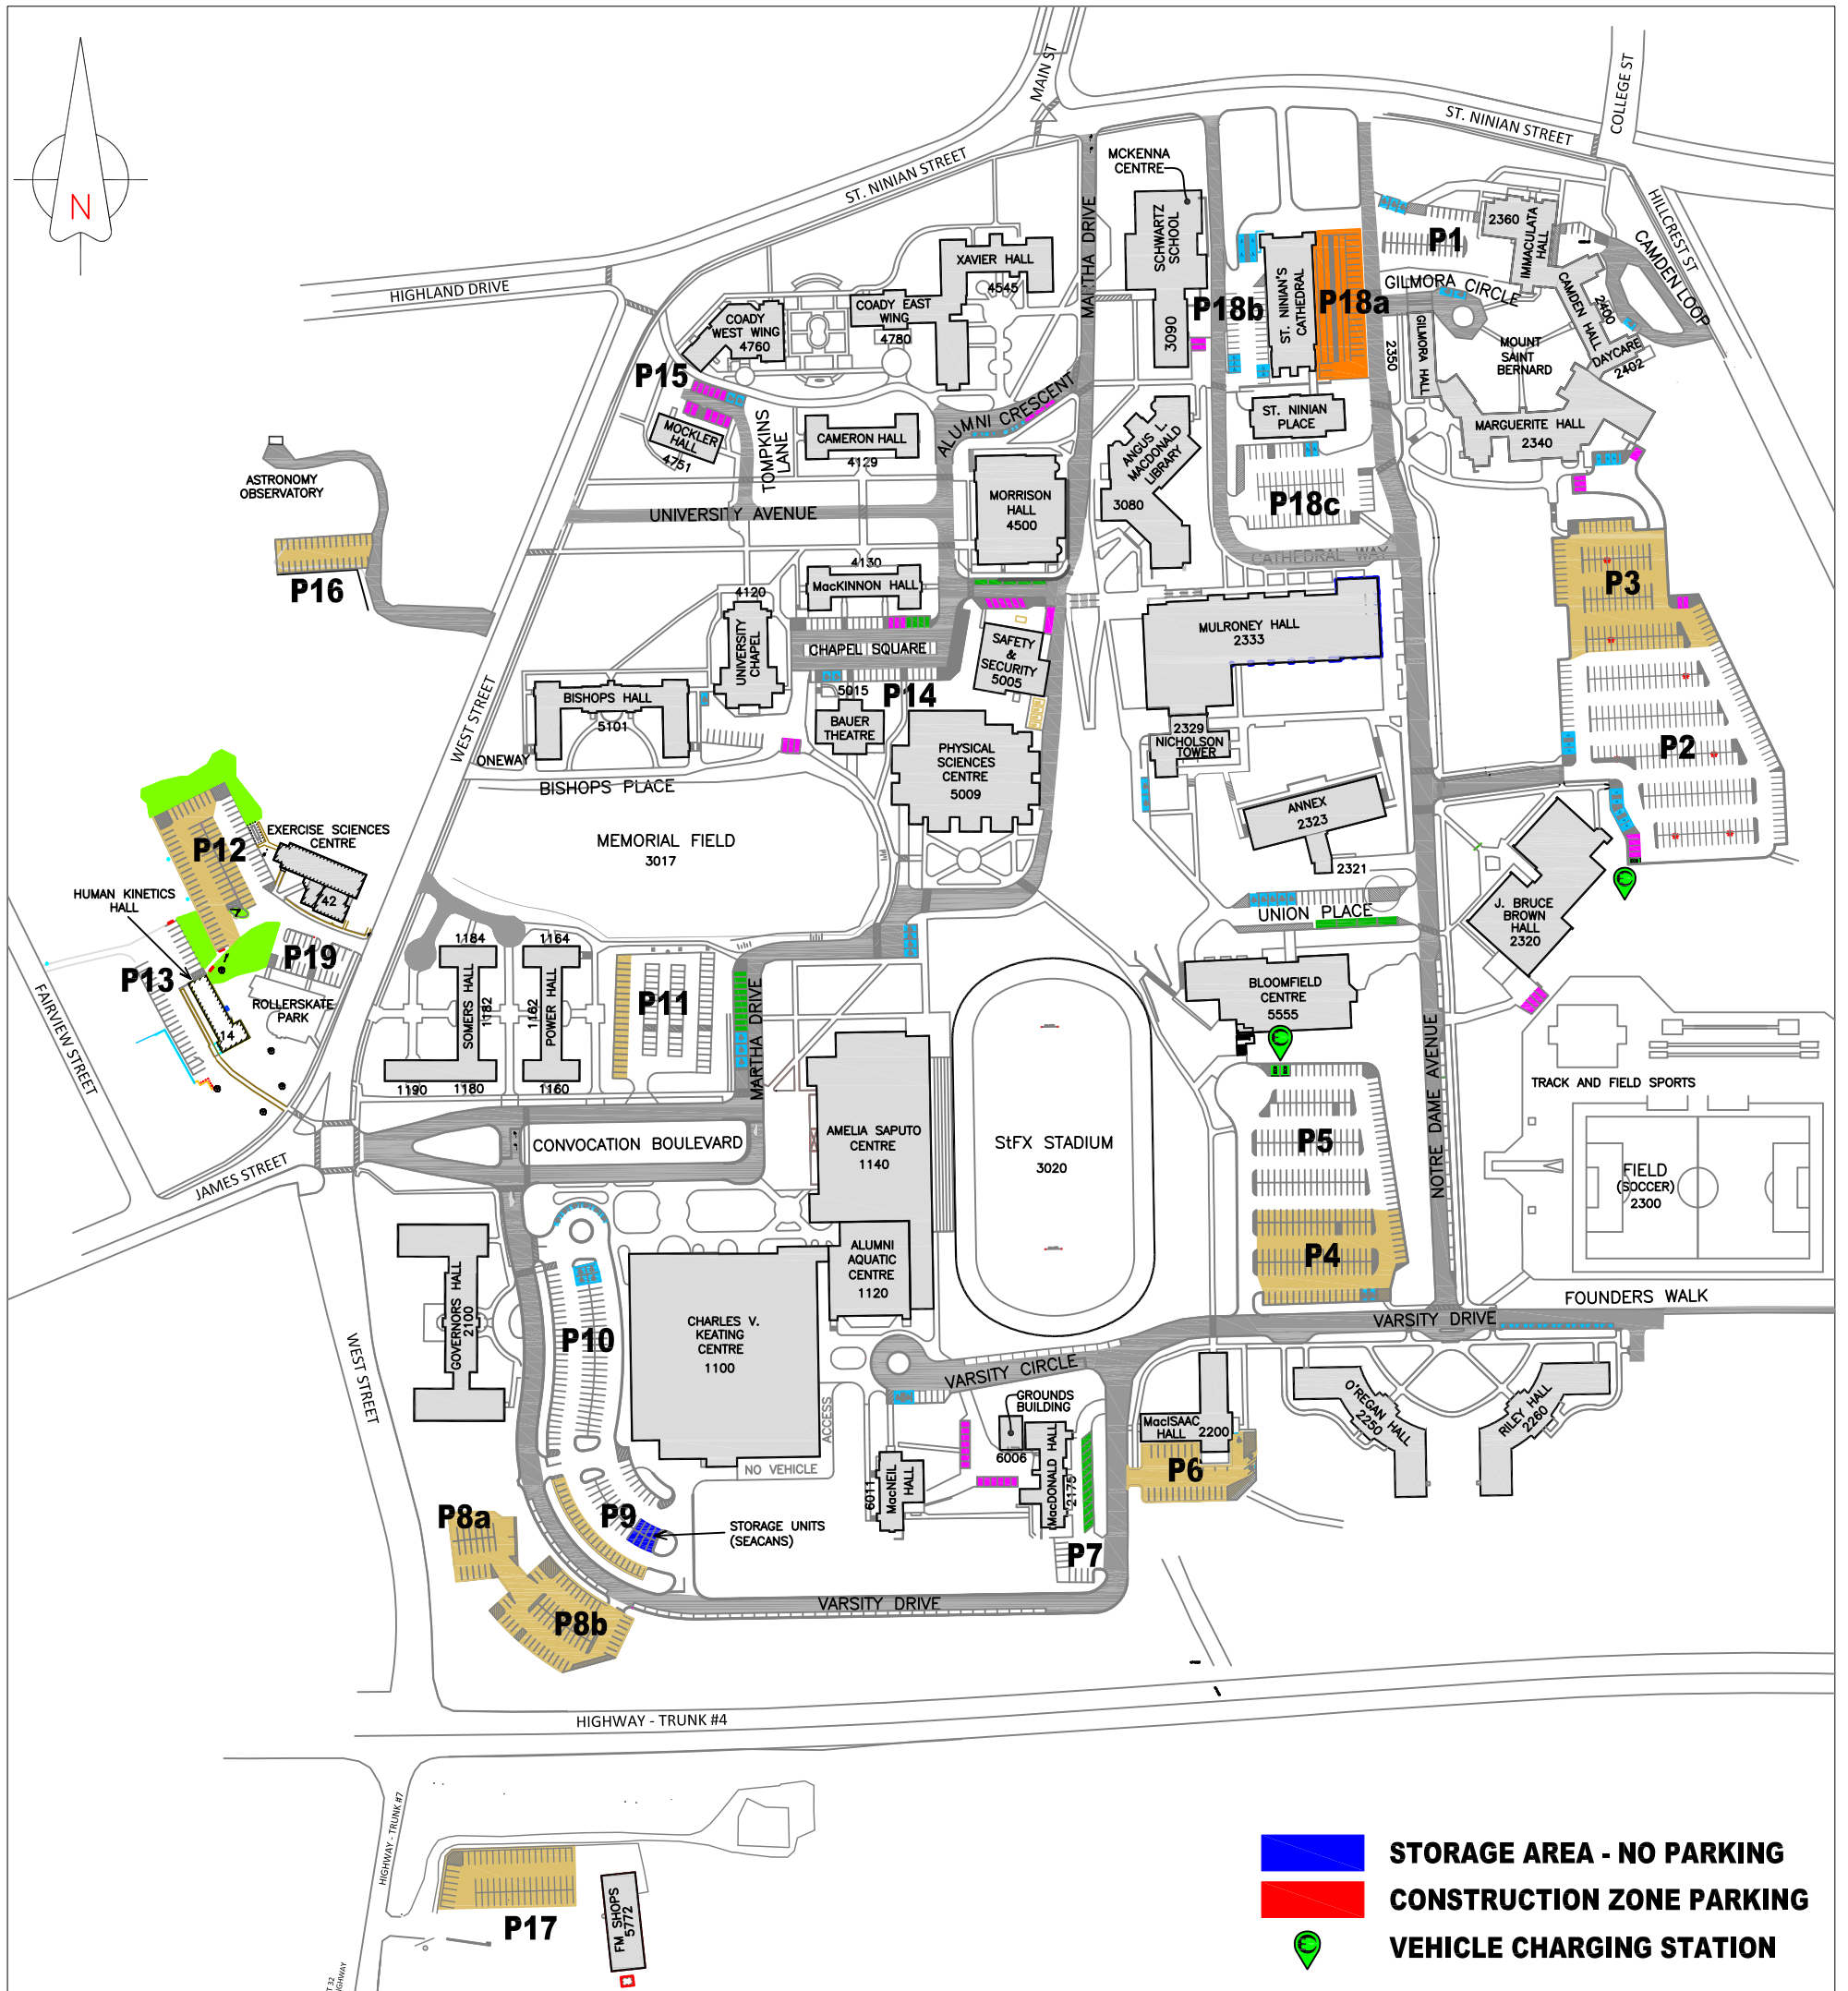

St. Francis Xavier University Parking Map

NOTE:

- 1) PARKING NOT PERMITTED IN St. NINIAN'S CATHEDRAL LOTS P18b & P18c DURING FUNERALS AND ANY OTHER POSTED PARISH EVENTS.
- 2) PARKING NOT PERMITTED IN LOT P18a AT ANYTIME (St. NINIAN'S CATHEDRAL).

LAST UPDATE: FEBRUARY 4, 2023
 DIGITAL FILE: StFX Parking Plan 2023-02-04 Rev1.dwg

- DAILY PARKING (6:00 AM - 1:00 AM)**
- ACCESSIBLE PARKING**
- VISITOR PARKING**
- OVERNIGHT PARKING**
- AUTHORIZED PARKING**
- NO PARKING AT ANYTIME**